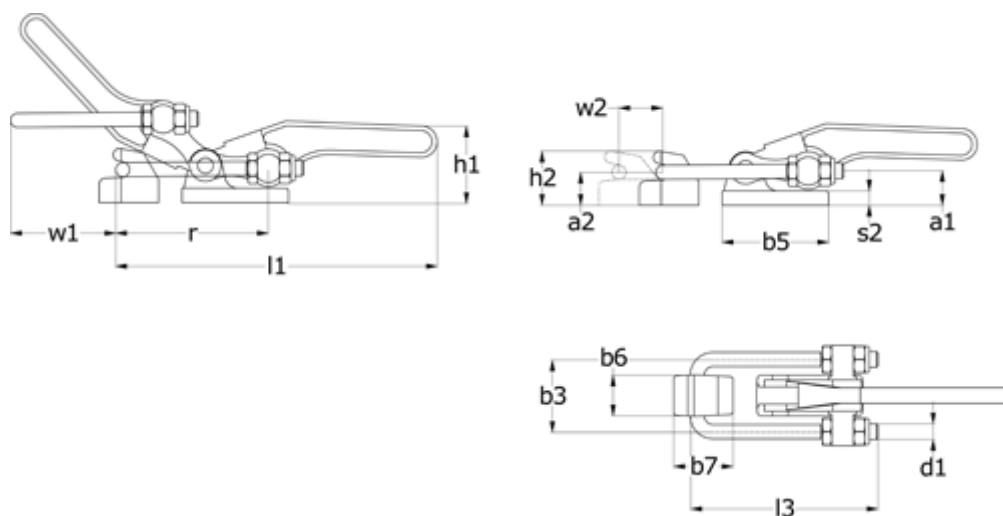

Article number: 208521700TS

Description: E+G Klee latch clamp  
GN 852-1700-TS

## Measures

a1 = 22	h2	= 34.5
a2 = 21	Holding force N	= 14000
b3 = 46	l1	= 218
b5 = 68	l3	= 120
b6 = 26.5	r	= 97.5
b7 = 38	s2	= 7.0
d1 = M10	Size	= 1400
h1 = 52	w1	= 65

w2 adjustable range = 8.5